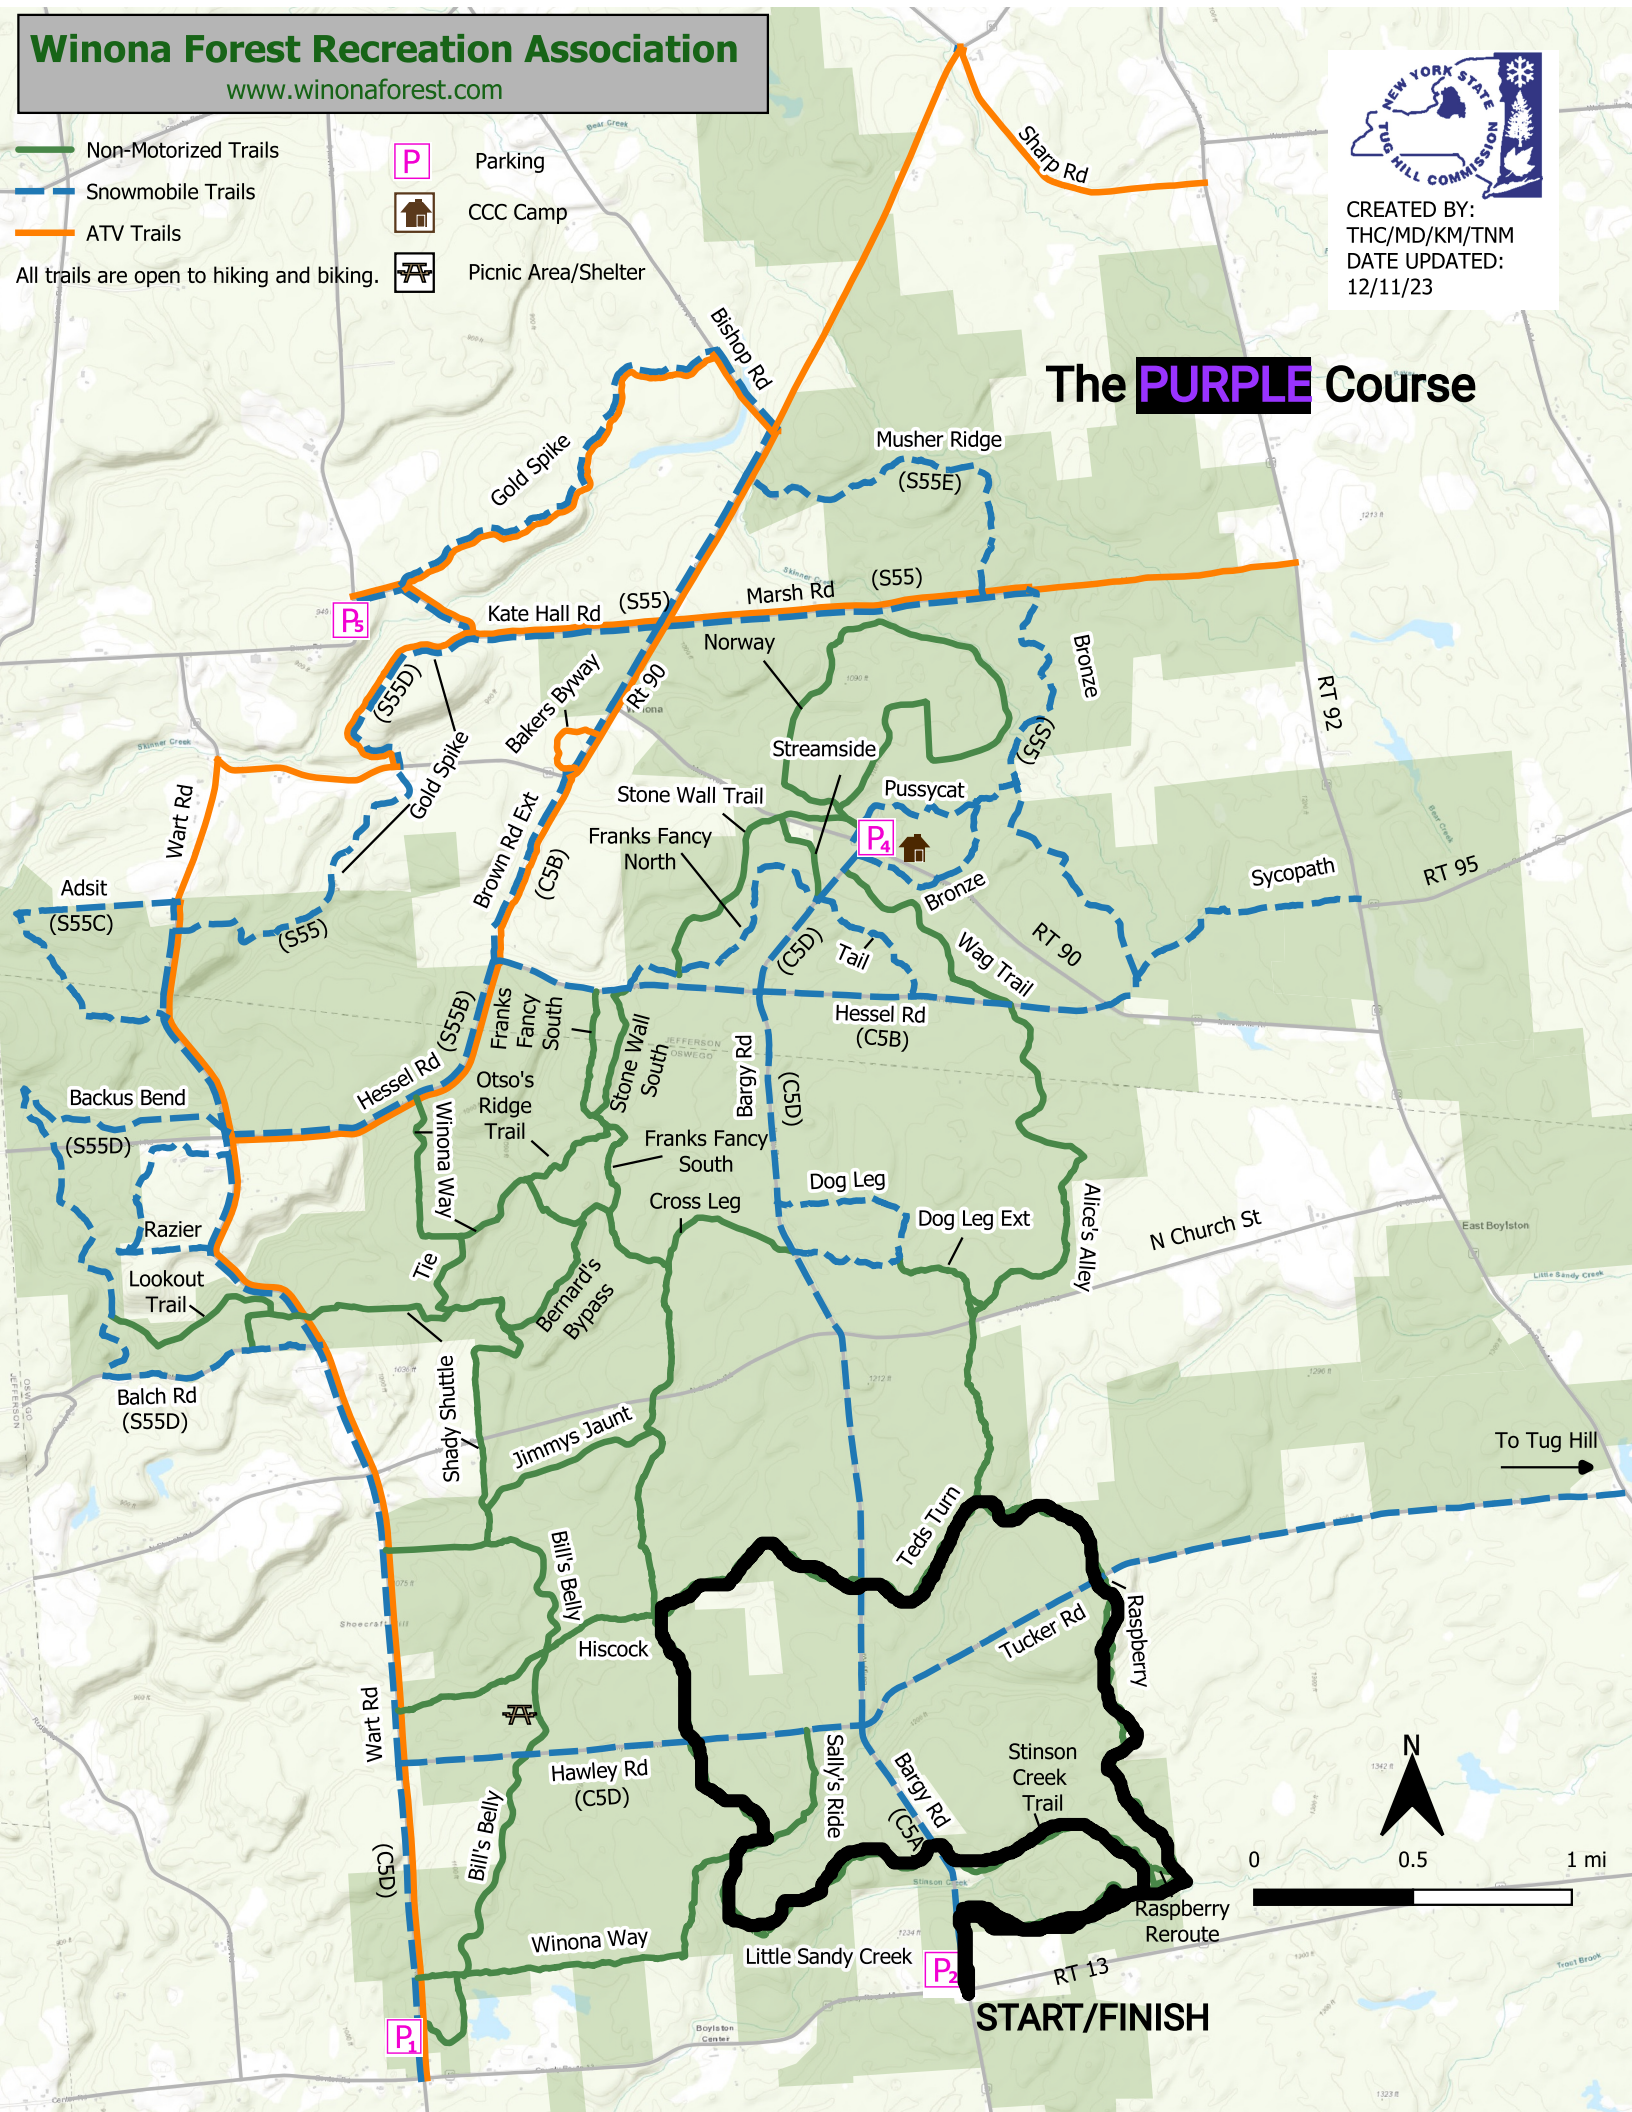

Winona Forest Recreation Association

www.winonaforest.com

CREATED BY:
THC/MD/KM/TNM
DATE UPDATED:
12/11/23

— Non-Motorized Trails

— Snowmobile Trails

— ATV Trails

All trails are open to hiking and biking.

Parking

CCC Camp

Picnic Area/Shelter

The **PURPLE** Course

To Tug Hill →

START/FINISH