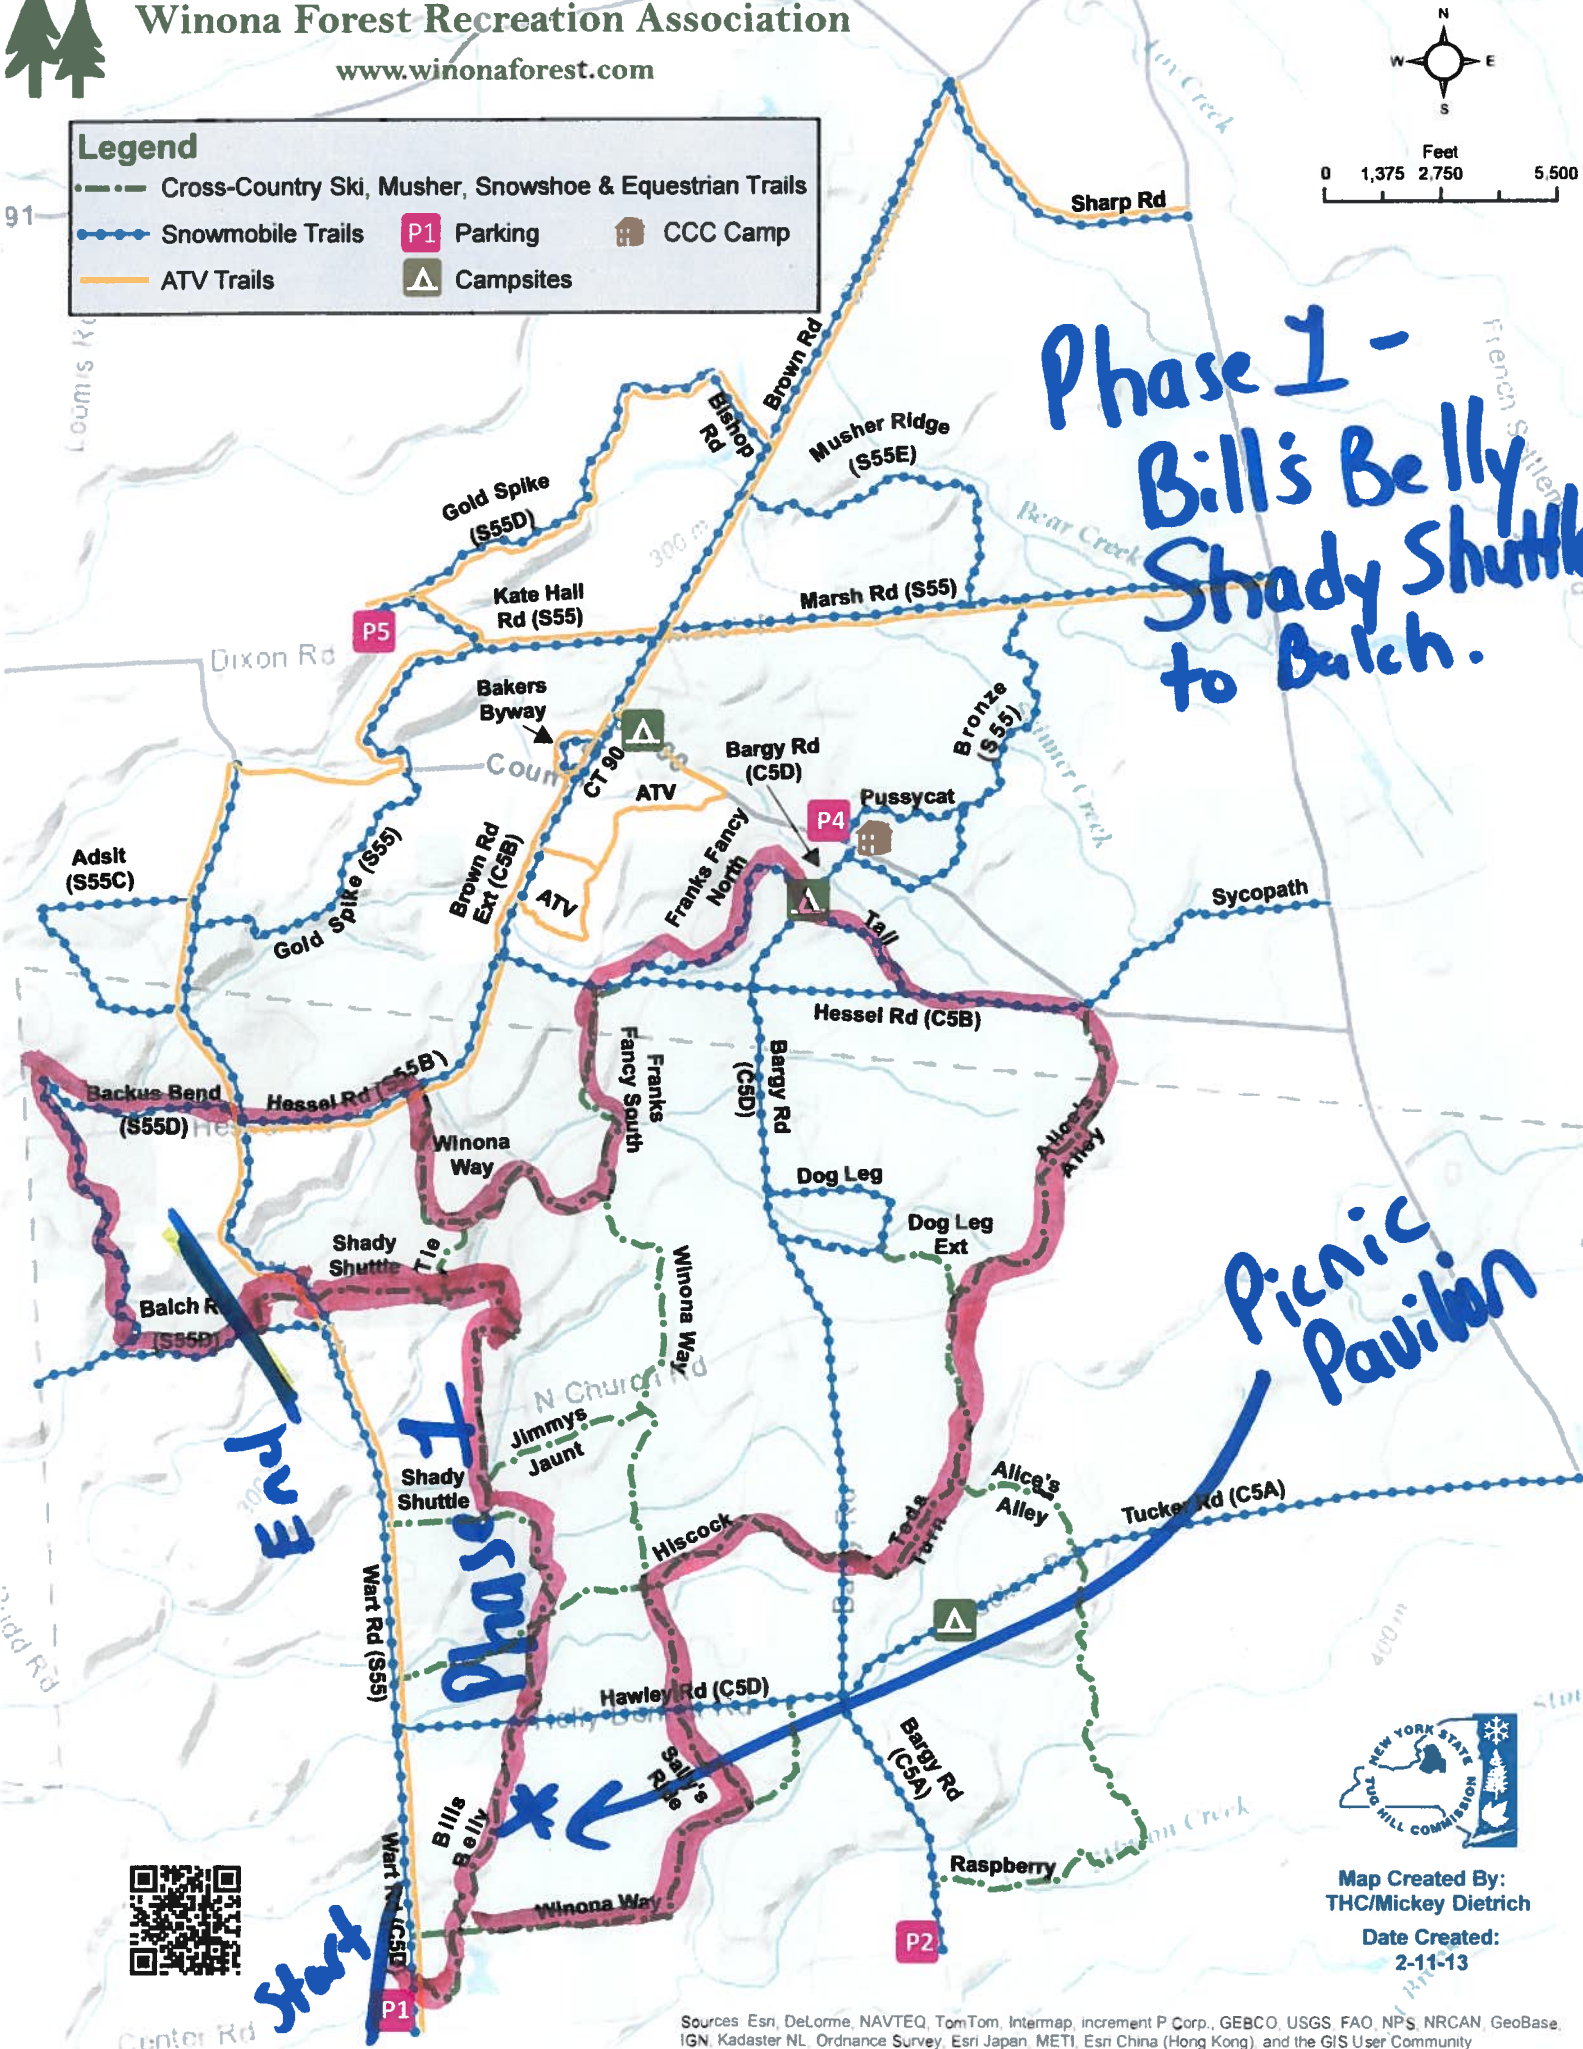

# Winona Forest Recreation Association

www.winonaforest.com

Feet  
0 1,375 2,750 5,500

## Legend

- Cross-Country Ski, Musher, Snowshoe & Equestrian Trails
- Snowmobile Trails
- ATV Trails
- P1 Parking
- CCC Camp
- ▲ Campsites

Phase 1 -  
Bill's Belly  
Shady Shuttle  
to Balch.

Picnic  
Pavilion

Start  
Phase 1  
End

Map Created By:  
THC/Mickey Dietrich  
Date Created:  
2-11-13

Sources: Esri, DeLorme, NAVTEQ, TomTom, Intermap, increment P Corp., GEBCO, USGS, FAO, NPS, NRCAN, GeoBase, IGN, Kadaster NL, Ordnance Survey, Esri Japan, METI, Esri China (Hong Kong), and the GIS User Community