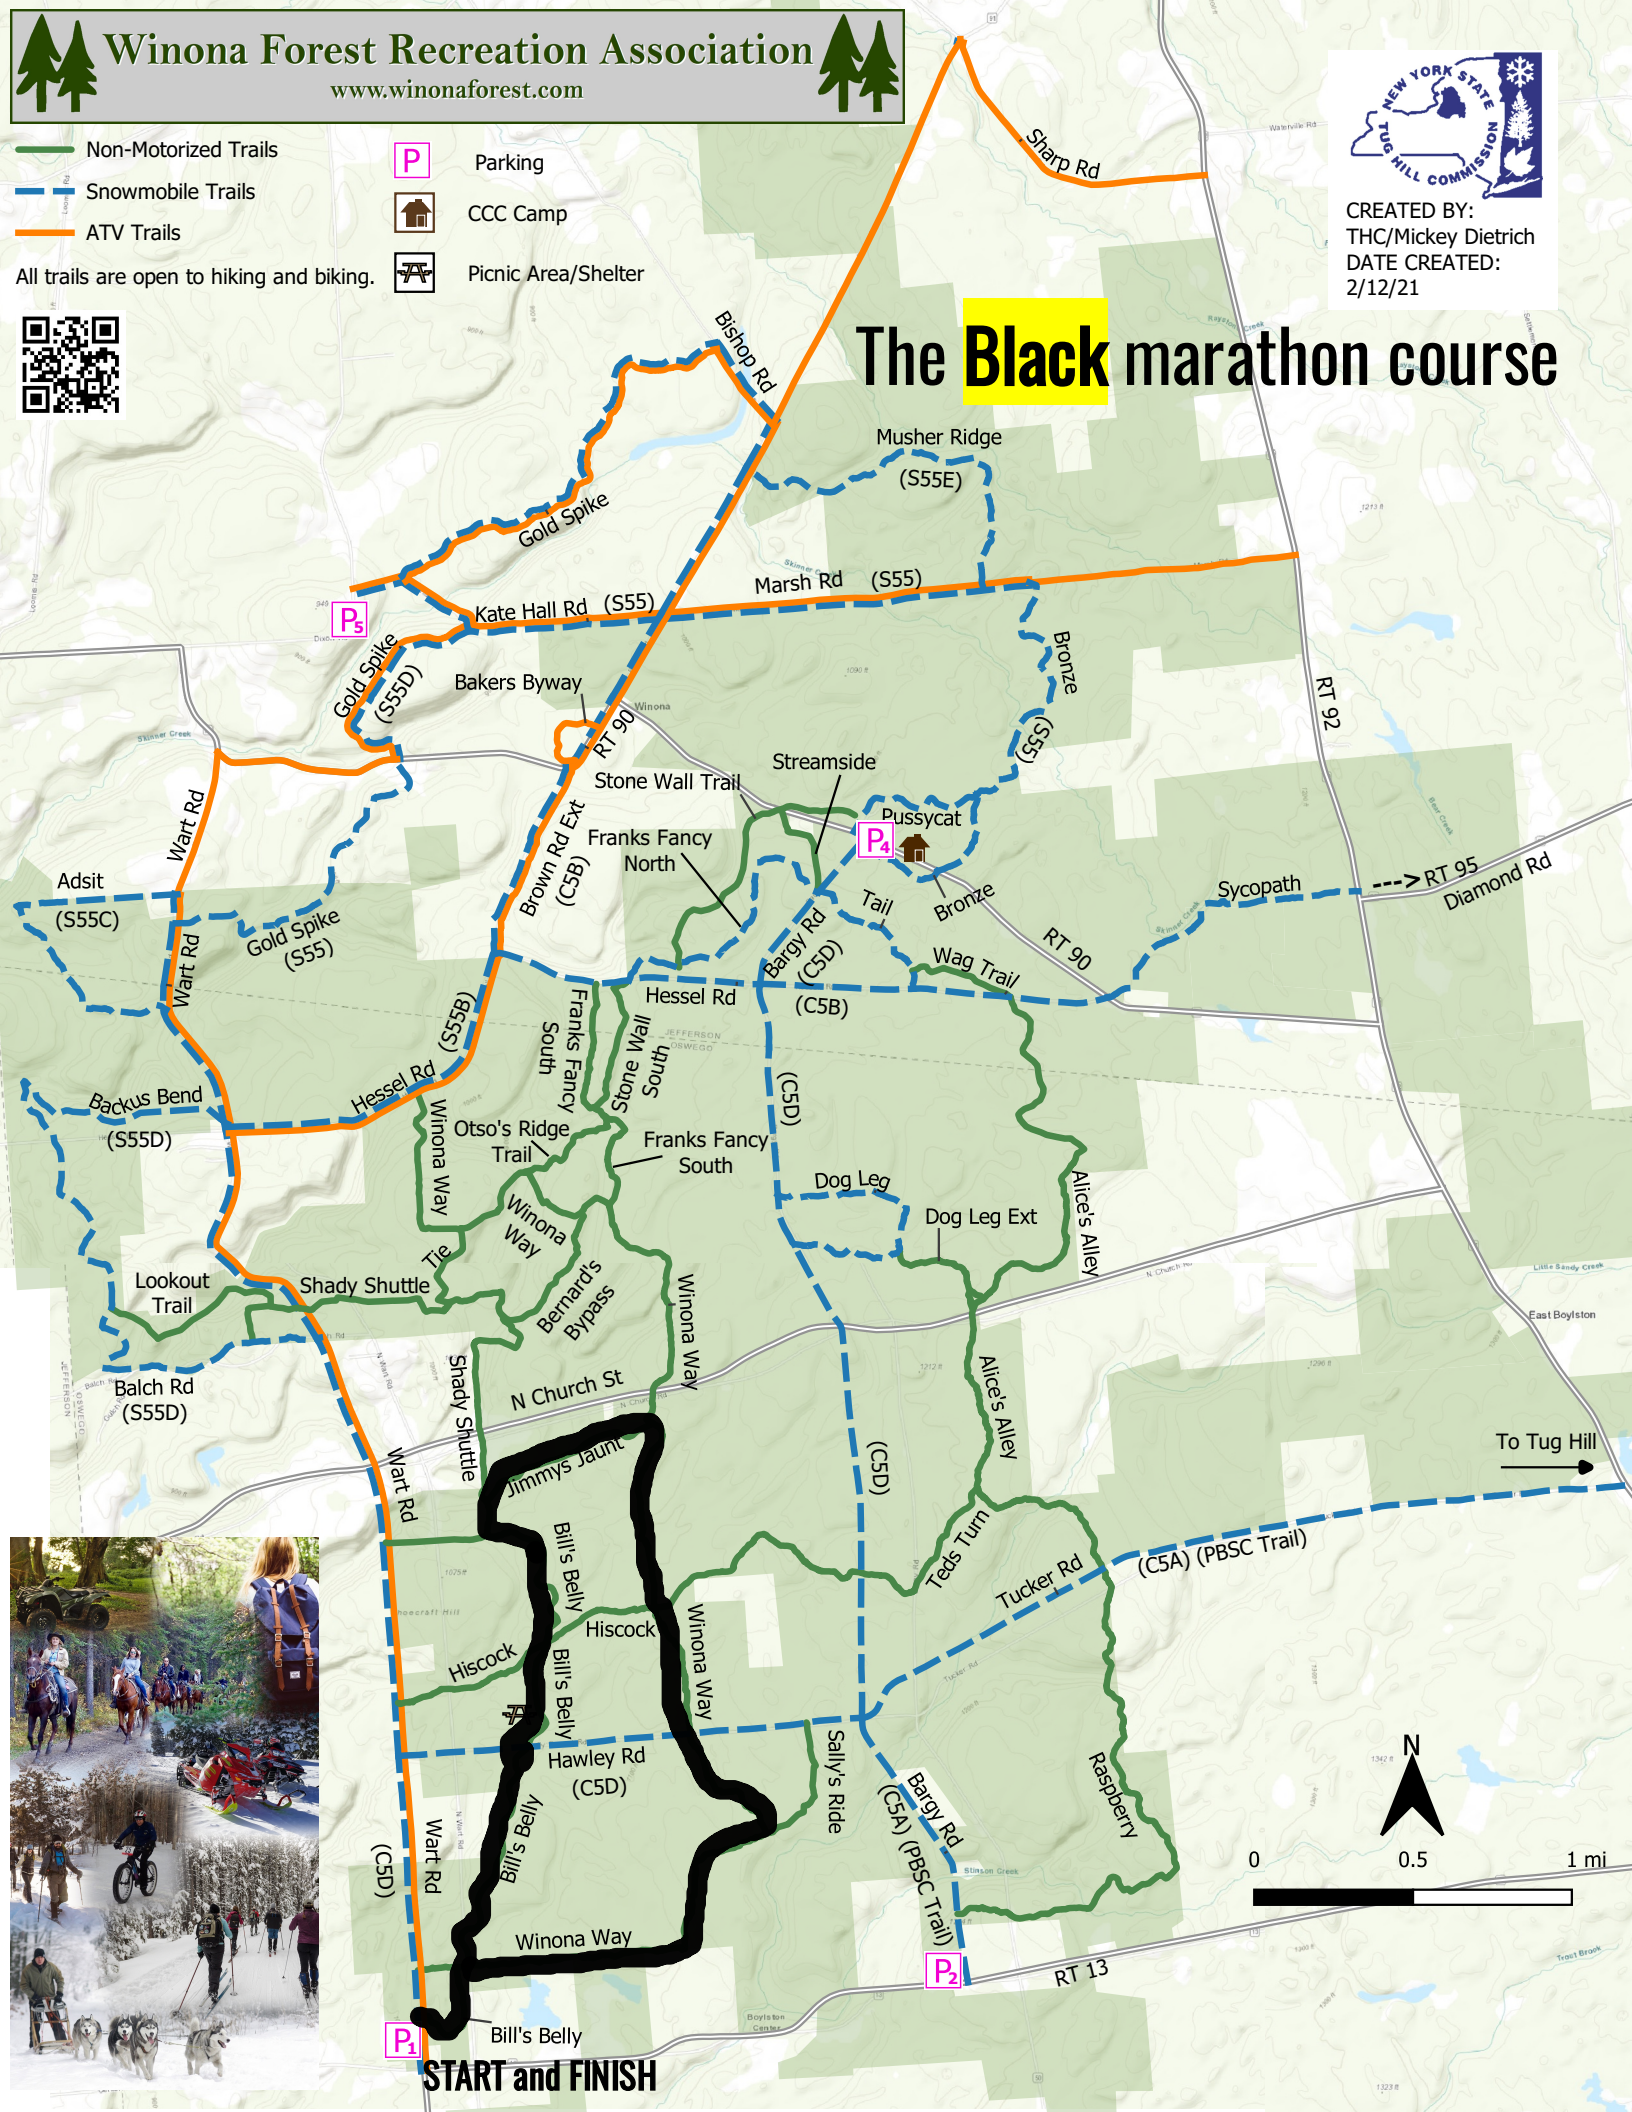

CREATED BY:  
 THC/Mickey Dietrich  
 DATE CREATED:  
 2/12/21

- Non-Motorized Trails
  - - - Snowmobile Trails
  - ATV Trails
  - P Parking
  - 🏠 CCC Camp
  - 🏠 Picnic Area/Shelter
- All trails are open to hiking and biking.

# The **Black** marathon course

**START and FINISH**